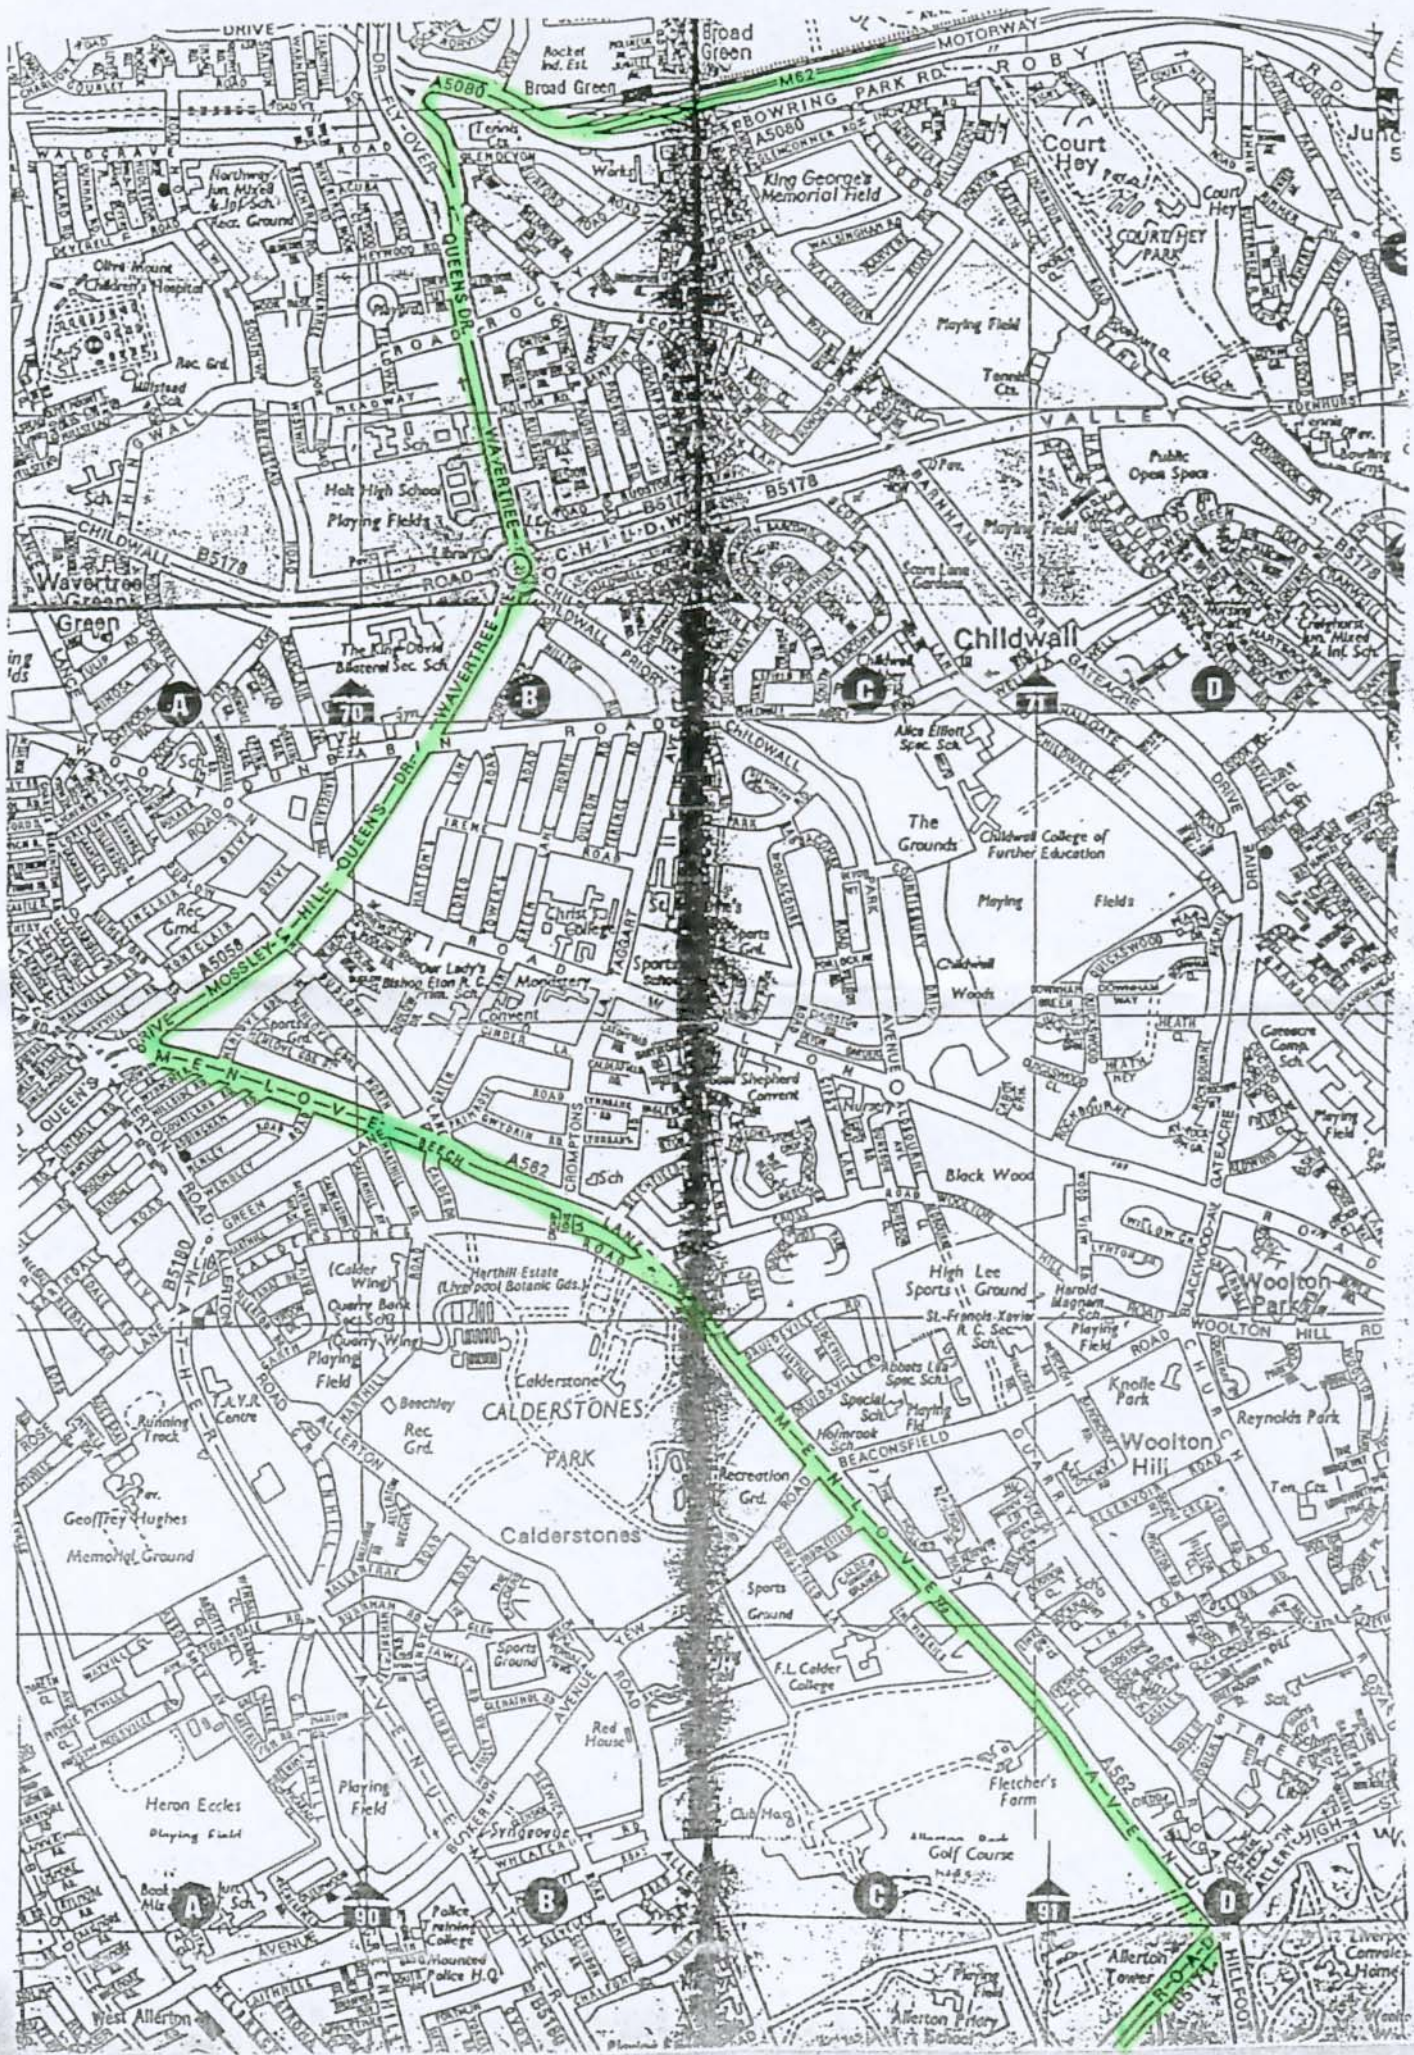

SIX EM

HILL FOOT AVENUE

PLEASE DO NOT PARK
ON WOOLTON ROAD
CENTRAL RESERVATION
THANK YOU

2 1/2 LAPS (1 SMALL LAP →)
(2 LARGE LAPS →)

SPIKES OR STUDS

START AND FINISH

PUB
IN
THE
PARK
AND
CAR
PARK

COCKING ROAD

WYVERN

WOLTON ROAD